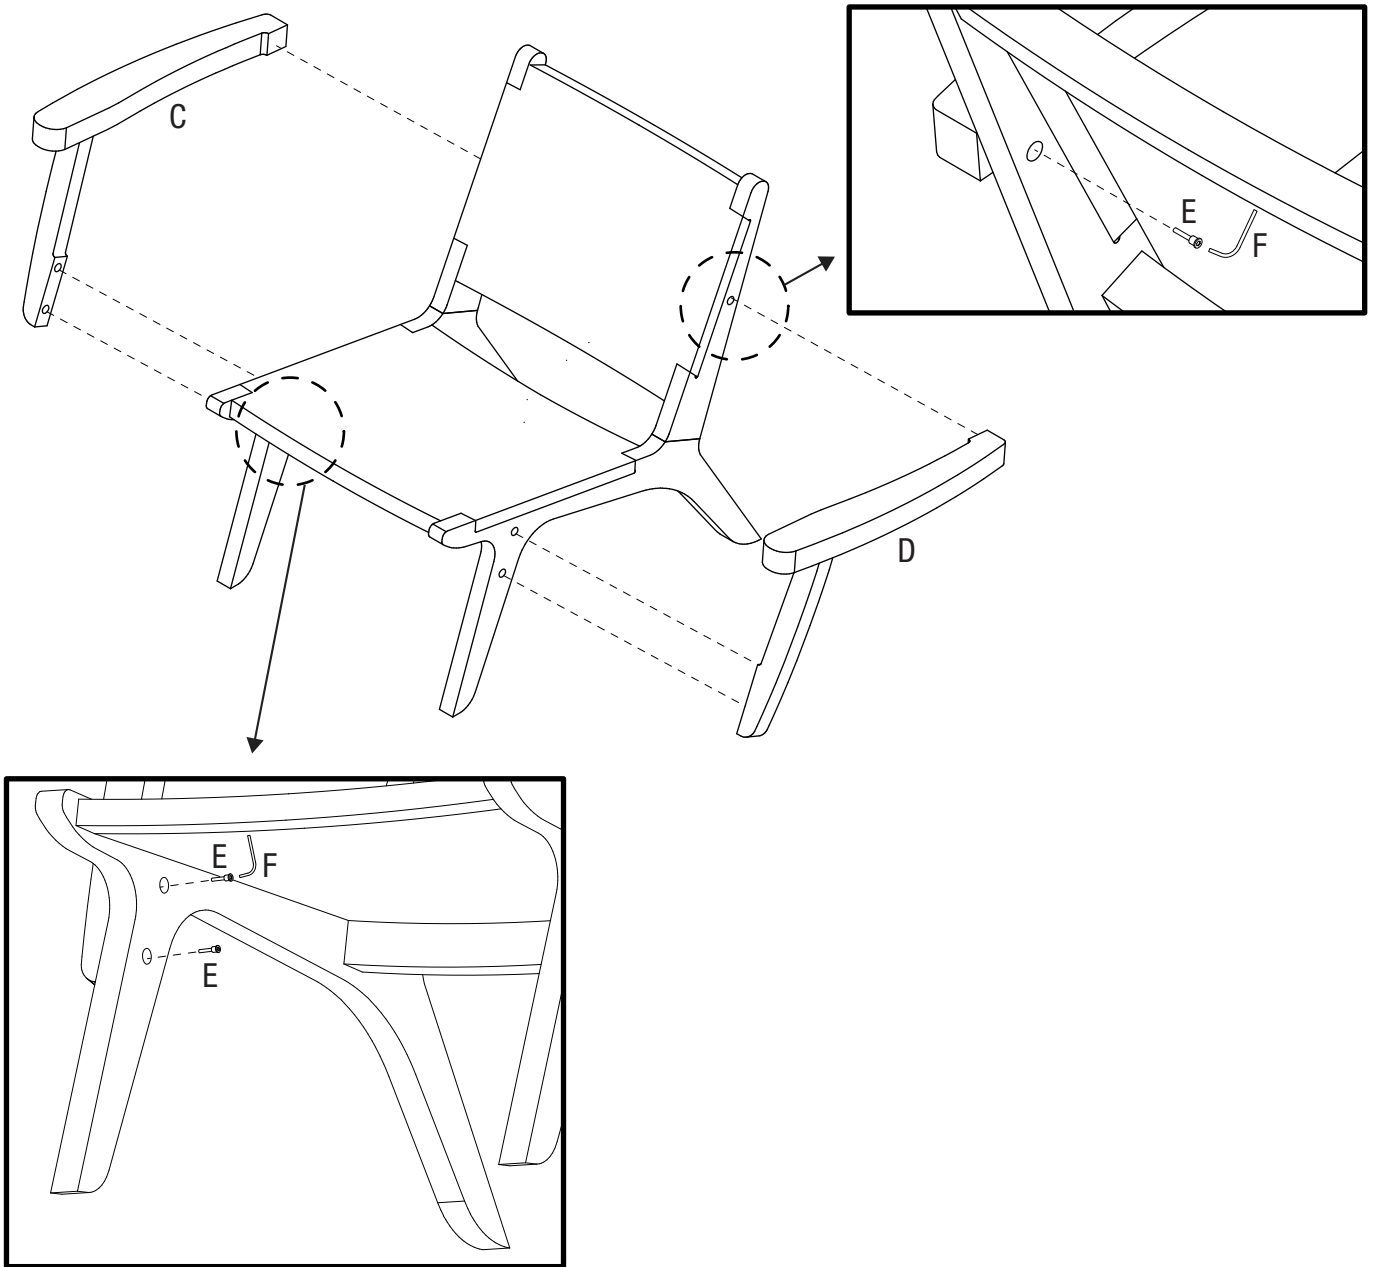

## EYA LOUNGE CHAIR

											
Backrest	Seat	Left Arm	Right Arm	Bolt - M6*38	Allen Key						
A	1 pc	B	1 pc	C	1 pc	D	1 pc	E	10 pcs	F	1 pc

**1**

**2**

3

4