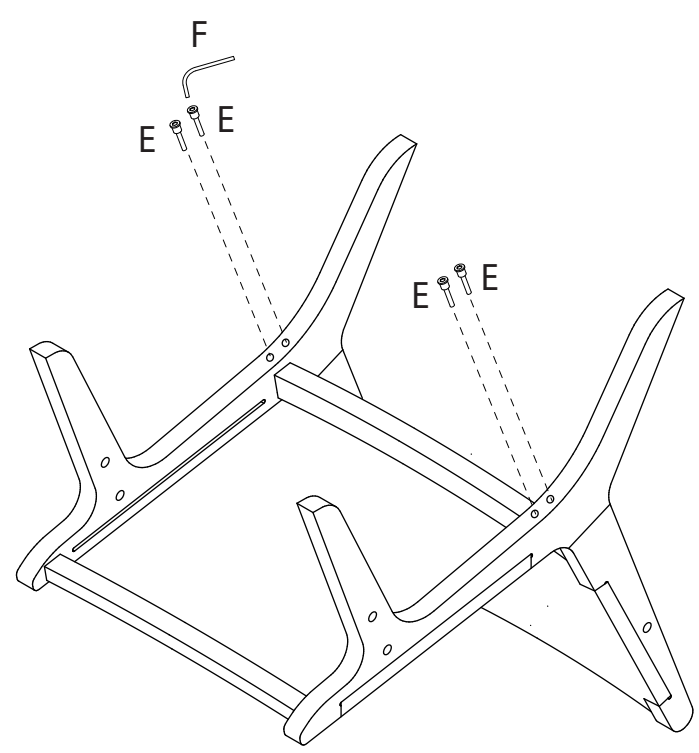

## EYA LOUNGE CHAIR

											
Backrest	Seat	Left Arm	Right Arm	Bolt - M6*38	Allen Key						
A	1 pc	B	1 pc	C	1 pc	D	1 pc	E	10 pcs	F	1 pc

**1**

**2**

3

4