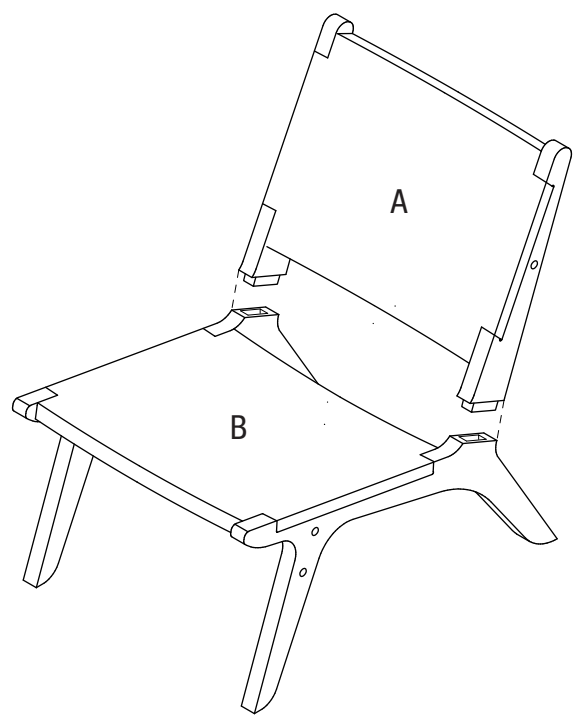

## EYA LOUNGE CHAIR

											
Backrest	Seat	Left Arm	Right Arm	Bolt - M6*38	Allen Key						
A	1 pc	B	1 pc	C	1 pc	D	1 pc	E	10 pcs	F	1 pc

**1**

**2**

3

4